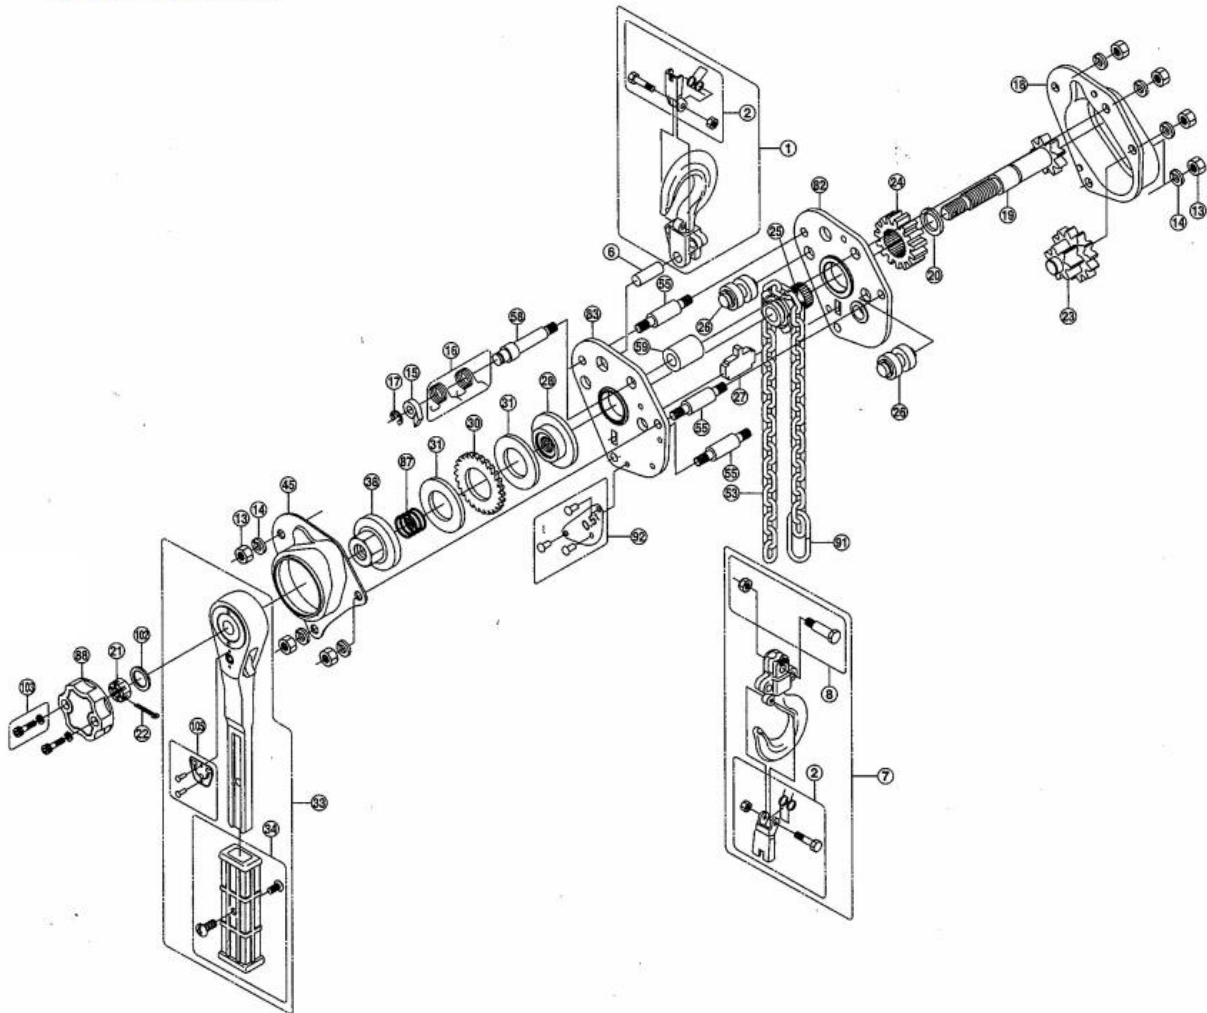

YAM 500KG

Part number	Discription	Rema article number
1	YAM-50-01 TOPHOOK ASSY	4357001
2	YAM-50-02 SAFETY LATCH SET	4357002
6	YAM-50-06 TOPHOOK PIN	4357006
7	YAM-50-07 BOTTOM HOOK ASSY	4357007
8	YAM-50-08 BOLT SET BOTTOM HOOK ASSY	4357008

ING BANK MAASTRICHT
67 94 11 666
IBAN NL12 INGB 0679 4116 66
BIC-SWIFT INGB NL2A

PHONE +31 [0]43 3631777
FAX +31 [0]43 3632922
INFO@REMA.NL
WWW.REMA.NL

Part number	Discription	Rema article number
13/14	YAM-50-13/14 HEX NUT + SPRING WASHER	4357013
15/16/17	YAM-50-15/16/17 PAWLSET	4357015
18	YAM-50-18 GEAR COVER ASSY	4357018
19	YAM-50-19 PINION SHAFT + WASHER	4357019
20	YAM-50-20 WASHER PINION SHAFT	4357020
21	YAM-50-21 HEX CASTLE NUT	4357021
23	YAM-50-23 2ND AND 3RD GEAR ASSY	4357023
24	YAM-50-24 LOAD GEAR	4357024
25	YAM-50-25 LOAD SHEAVE	4357025
26	YAM-50-26 CHAIN GUIDE ASSY	4357026
27	YAM-50-27 CHAIN STRIPPER	4357027
28	YAM-50-28 DISC HUB	4357028
30	YAM-50-30 RATCHET WHEEL	4357030
31	YAM-50- 31 BRAKE LINING	4357031
33	YAM-50-33 (33+34+105) LEVER ASSY	4357033
34	YAM-50-34 LEVER GRIP SET	4357034
38	YAM-50-38 FEMALE BRAKE SCREW	4357038
45	YAM-50-45 BRAKE COVER	4357045
53	YAM-50-53 LOAD CHAIN	0421143
55	YAM-50-55 STAY BOLT	4357055
58	YAM-50-58 RATCHET PIN	4357052
59	YAM-50-59 STAY PIPE	4357059
82	YAM-50-82 GEAR SIDE PLATE ASSY	4357082
83	YAM-50-83 LEVER SIDE PLATE ASSY	4357083
87	YAM-50-87 SPRING FOR FLOATING MECHANISM	4357087
88	YAM-50-88 FEED HANDLE	4357088
91	YAM-50-91 CHAIN STOPPER	4357091
92	YAM-50-92 NAME PLATE	4357092
102	YAM-50-102 CHECK WASHER	4357102
103	YAM 103 HEX SOCKET CAP SCREW SET	4357103
105	YAM 105 DIRECTION PLATE	4357105